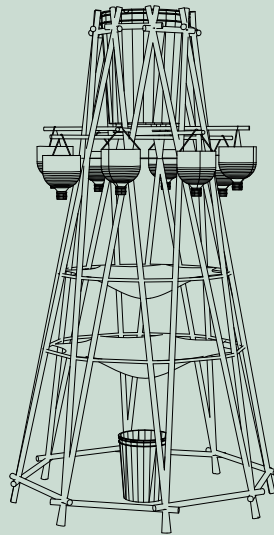

RecipriGro

Materials Needed

- 16 X 1/2" Bamboo Poles
(optional wooden poles)
- 50 Ft Rope (paracord)
- 5 x 2 Liter Plastic Bottle
- 5 x Metal Hangers
- 1 x 5 gal Bucket
- 2 x Plastic Tarp
- 1 x Duct Tape

Assembly Instructions

1.A

2 X

=

2.A

Bamboo

=

Assembly Instructions: Composter Unit

1.B

x2 Tarp

1

2

3

4

2.B

5 gal Bucket