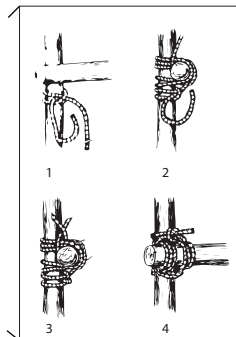

RecipriGro

Materials Needed

- 16 X 1/2" Bamboo Poles
(optional wooden poles)
- 50 Ft Rope (paracord)
- 5 x 2 Liter Plastic Bottle
- 5 x Metal Hangers
- 1 x 5 gal Bucket
- 2 x Plastic Tarp
- 1 x Duct Tape

Assembly Instructions

1.A

2 X

=

2.A

Bamboo

=

Assembly Instructions: Composter Unit

1.B

x2 Tarp

1

2

3

4

2.B

5 gal Bucket