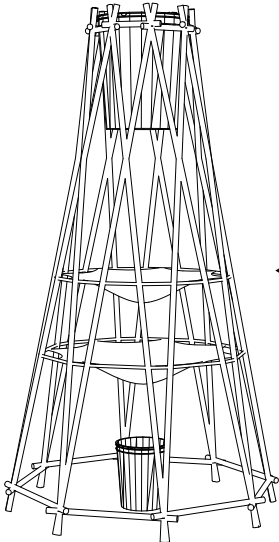

RecipriGro

Materials Needed

- 16 X 1/2" Bamboo Poles
(optional wooden poles)
- 50 Ft Rope (paracord)
- 5 x 2 Liter Plastic Bottle
- 5 x Metal Hangers
- 1 x 5 gal Bucket
- 2 x Plastic Tarp
- 1 x Duct Tape

Assembly Instructions

1.A

2 X

=

2.A

Bamboo

=

Assembly Instructions: Composter Unit

1.B

x2 Tarp

1

2

3

4

2.B

5 gal Bucket

Material A

Material B