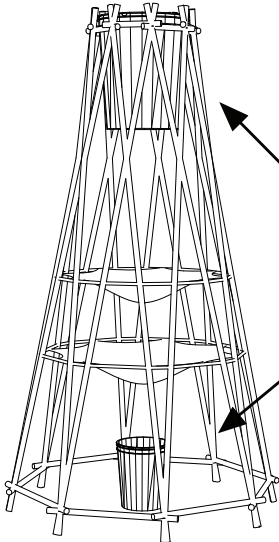

RecipriGro

Materials Needed

- 16 X 1/2" Bamboo Poles
(optional wooden poles)
- 50 Ft Rope (paracord)
- 5 x 2 Liter Plastic Bottle
- 5 x Metal Hangers
- 1 x 5 gal Bucket
- 2 x Plastic Tarp
- 1 x Duct Tape

Assembly Instructions

1.A

2 X

=

2.A

Bamboo

=

Assembly Instructions: Composter Unit

1.B

x2 Tarp

1

2

3

4

2.B

5 gal Bucket

Material A

Material B